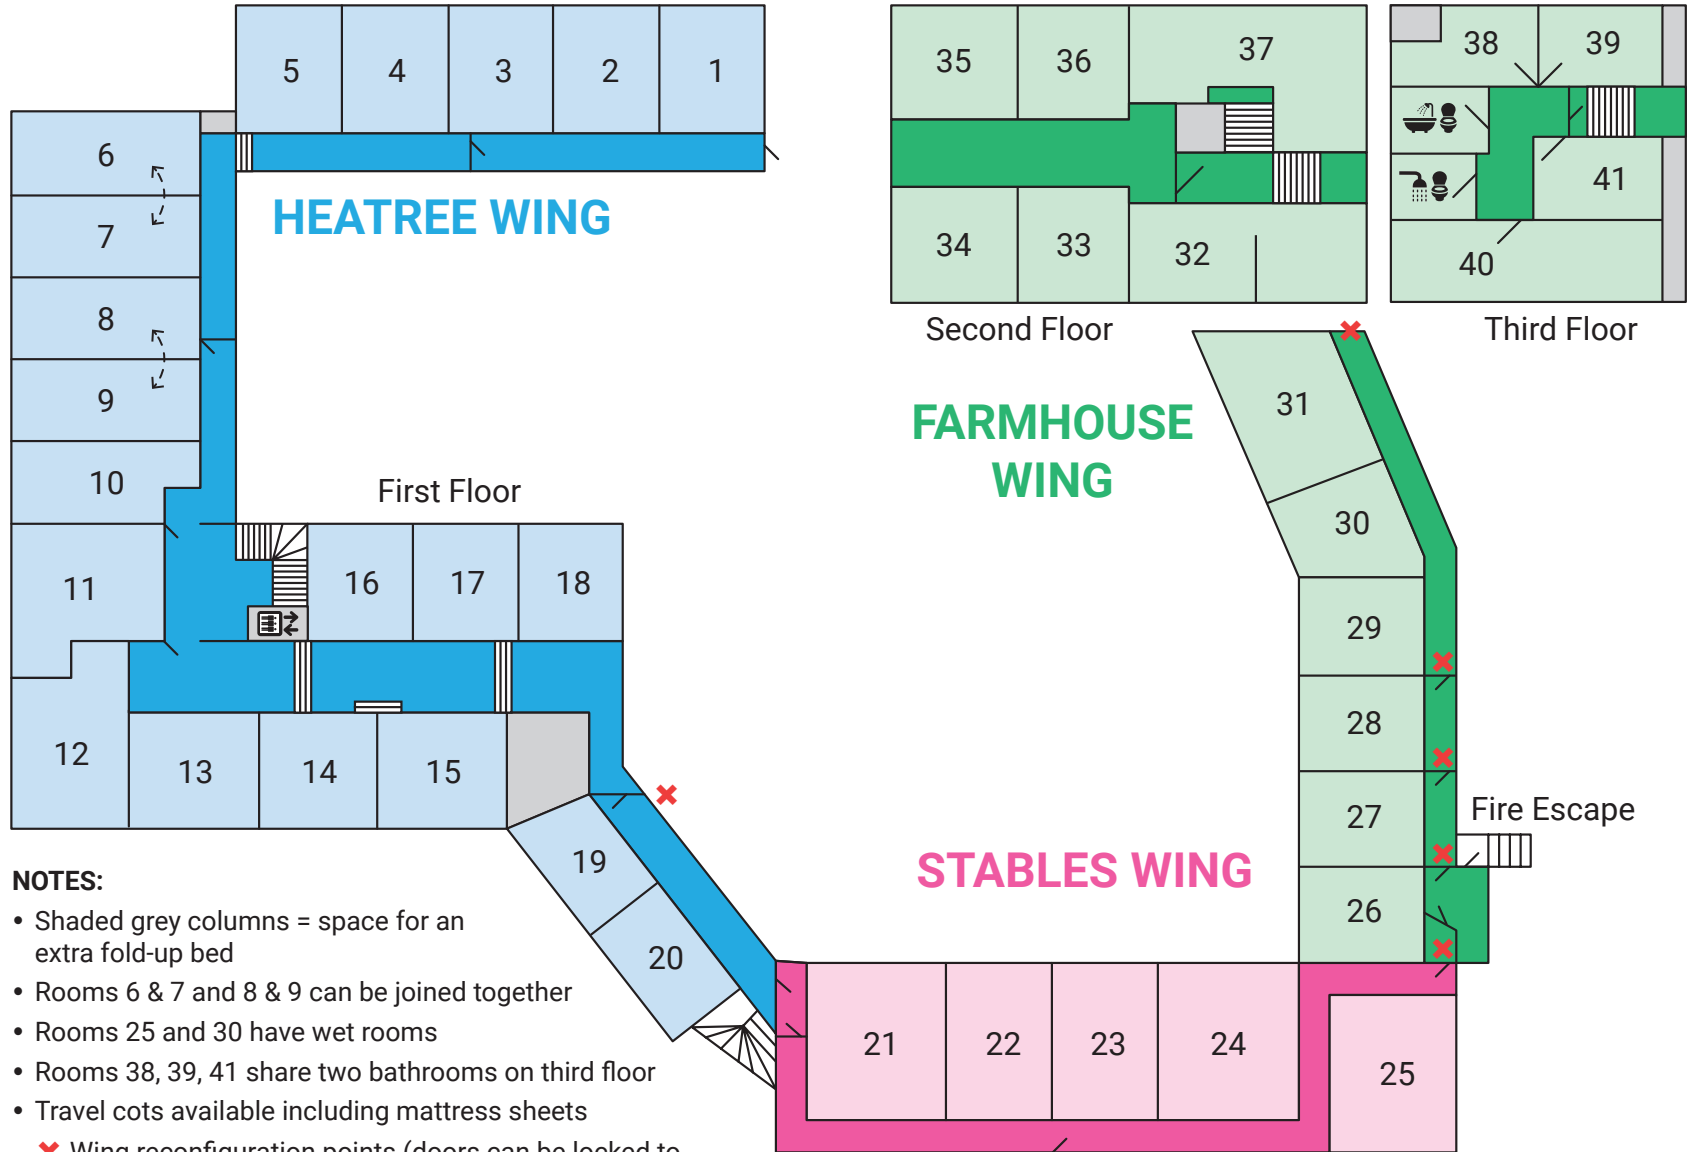

1	4	2 bunks
2	4	2 bunks
3	4	2 bunks
4	4	2 bunks
5	4	2 bunks
6	4	2 bunks
7	4	2 bunks
8	4	2 bunks
9	4	2 bunks
10	4	2 bunks
11	8	4 bunks
12	6	3 bunks
13	5	2 bunks, 1 single
14	4	2 bunks
15	5	2 bunks, 1 single
16	3	1 bunk, 1 single
17	3	1 bunk, 1 single
18	4	2 bunks
19	4	2 bunks
20	3	1 bunk, 1 single
21	6 (7)	2 bunks + 1 bunk lower double/top single
22	4	2 bunks
23	4	2 bunks
24	6 (7)	2 bunks + 1 bunk lower double/top single
25	4	2 bunks
26	4	2 bunks
27	4	2 bunks
28	4	2 bunks
29	4	2 bunks
30	3	1 bunk, 1 single
31	4	2 bunks (steps to access)
32	6	3 bunks
33	3	1 bunk, 1 single
34	4	2 bunks
35	4	2 bunks
36	4	2 bunks
37	7	3 bunks, 1 single
38	2	2 singles
39	3	1 bunk, 1 single
40	6	3 bunks
41	2	2 singles

Heatree Activity Centre

First, Second and Third Floors

- NOTES:**
- Shaded grey columns = space for an extra fold-up bed
 - Rooms 6 & 7 and 8 & 9 can be joined together
 - Rooms 25 and 30 have wet rooms
 - Rooms 38, 39, 41 share two bathrooms on third floor
 - Travel cots available including mattress sheets
 - **X** Wing reconfiguration points (doors can be locked to close off corridors)

Heatree Activity Centre

Ground Floor